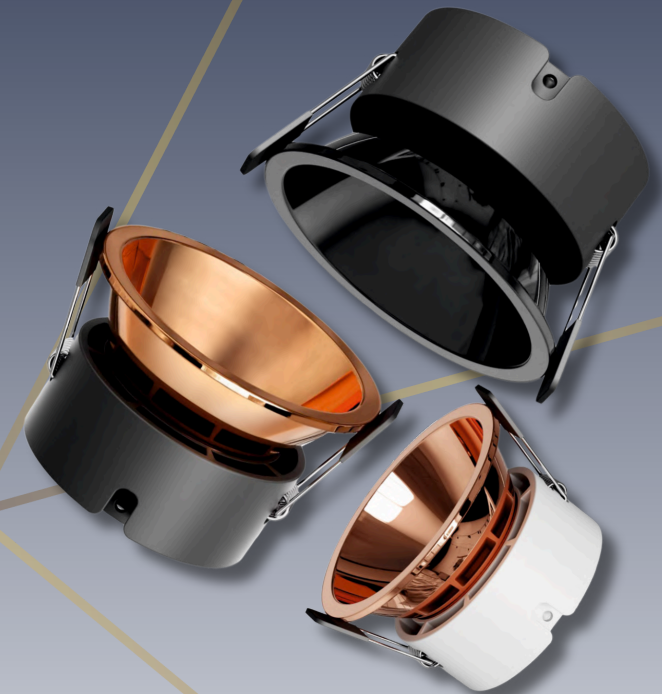

GLAZE FACE

7W / 12W / 18W

Features:

- Sharp beam
- High intensity
- Precise lighting
- Energy-efficient
- Ideal for accents

Power (W)	Dimension	Cut-Out (mm)	Body Color	Chip Size	Beam Angle	Special Feature
7W	63×H48	60	Multi finish	13.5×13.5×1 1	24°	Reflector design
12W	83×H55	75		13.5×13.5×1 1	38°	
18W	93×H60	85		13.5×13.5×1 1	38°	

TIBREWALA ELECTRICALS

Glaze Face enhances visual comfort by reducing glare and delivering soft, focused light. Perfect for spaces that demand elegance with ease.