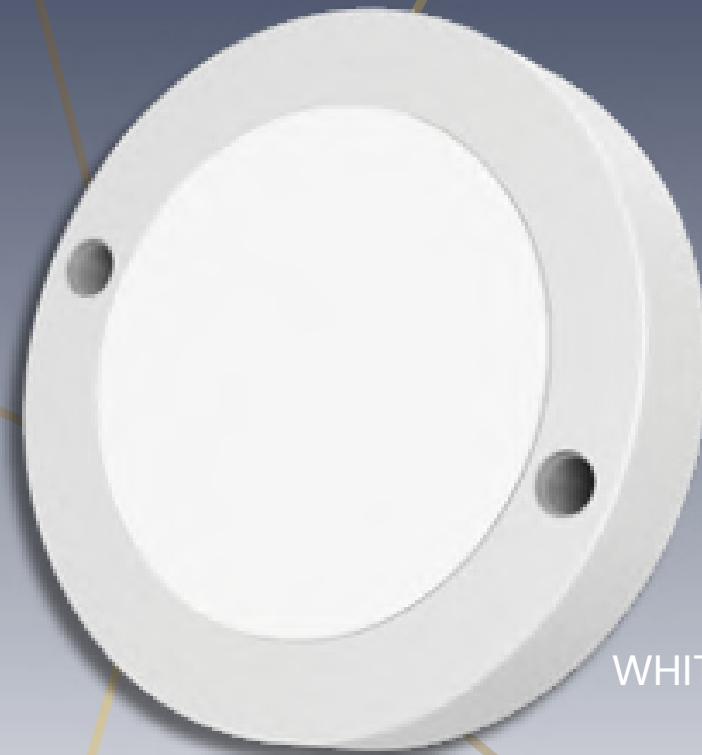

LED STICKER

3W/6W

Features :

- In-Built Driver
- Superior Surge Protection
- Can be fixed directly on the wall/ceiling
- High-grade diffuser

WATT	COLOUR TEMP	OUTER
3W	CW/WW/BL/G R/PN/RE	50x50
6W	CW/WW/BL/GR/ PN/RE	

TIBREWALA ELECTRICALS

Clean design, strong illumination – LED Stricker delivers uniform light with a sleek surface finish. Perfect for modern spaces, offering energy efficiency with reliable performance.

WHITE