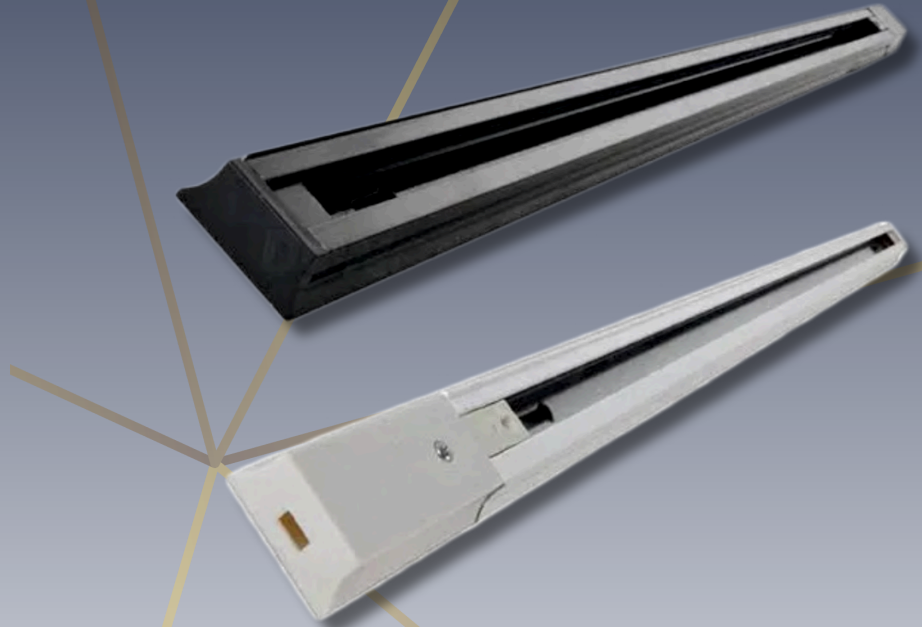

TIBREWALA ELECTRICALS

Bring flexibility to your lighting with Track Lights, designed to direct light exactly where needed. Perfect for highlighting products, artworks, or key areas, they combine functionality with a modern, stylish look.

Built with a durable Glide Track, it offers a lightweight yet sturdy design, ensuring long-lasting performance and reliable usage.

FLEXILUME STRIP LIGHT

120 LED / Meter & 240 LED Meter

WHITE/NEUTRAL WHITE/WARM WHITE