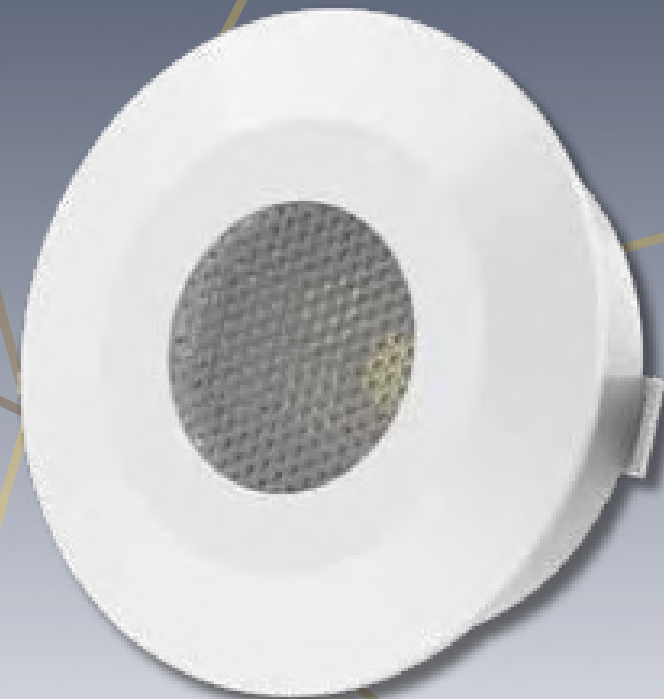

Delivering bright, focused illumination through a sleek recessed design, this lighting solution is ideal for high ceilings and spaces requiring uniform light distribution. It minimizes glare while ensuring clear visibility, and with energy-efficient LED technology, offers long-lasting performance with reduced power consumption.

TIBREWALA ELECTRICALS

Sleek surface-mounted design that blends seamlessly with modern interiors.

Delivers bright, uniform lighting with energy-efficient performance.

2W MINI SPOT LIGHT

COOL WHITE/WARM WHITE/BLUE/RED/GREEN

TIBREWALA ELECTRICALS

Compact in size, powerful in focus — 2W Mini Spot Light delivers precise accent lighting. Perfect for highlighting décor with energy-efficient performance.

LUXE METAL SPOT 3W

Features: