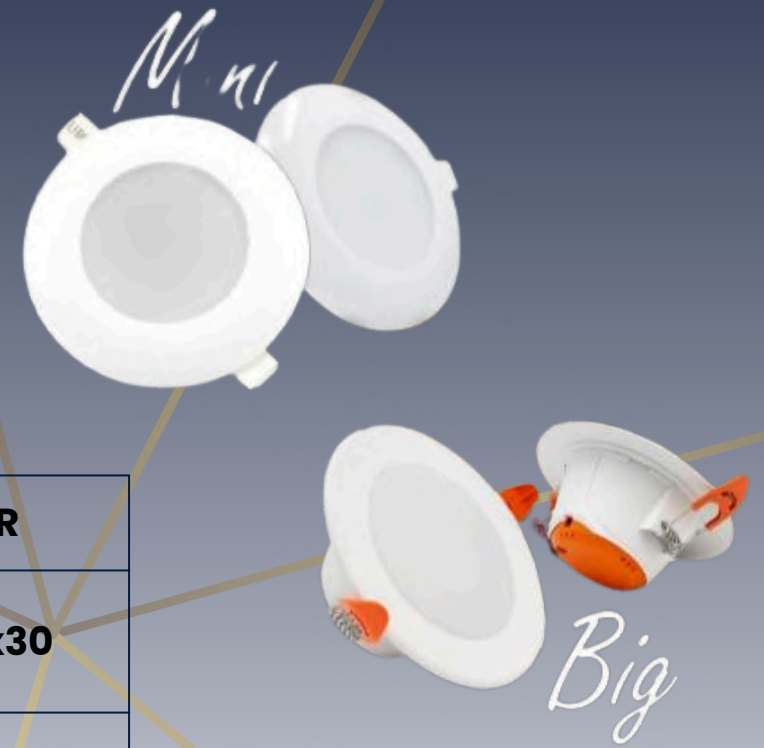

JUNCTION LIGHT

4W/7W

COOL WHITE/NEUTRAL WHITE/WARM WHITE/BLUE/PINK
RED/GREEN

Features:

- In-built driver
- Lightweight polycarbonate body
- Anti-flicker LED light
- In-built surge protection
- High power factor

WATT	COLOUR TEMP	CUT OUT	OUTER
4W	CW/WW/NW/R E/GR/BL/PN	50x50	80x80x30
7W	CW/WW/NW/R E/GR/BL/PN	85x85	110x110x65
	Also available in C+W+N/R+B+P/ G+B+SKB		

TIBREWALA ELECTRICALS

Adjust your lighting. Elevate your space.
Seamless colour transitions for every ambiance.