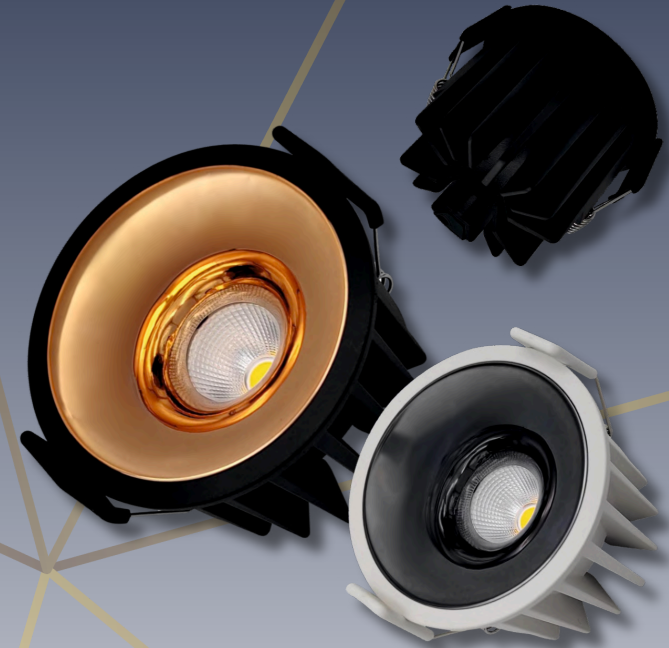

CURVE SPOT LIGHT

7W/12W/18W

Features:

- Stylish curved design
- Focused beam lighting
- Anti-glare output
- Energy-efficient
- Ideal for modern interiors

Power (W)	Dimension	Cut-Out (mm)	Body Color	Chip Size	Beam Angle	Special Feature
7W	70×60	65	Multi finish	13.5×13 .5×11	24°	Unique curved design
12W	85×65	80	Multi finish	13.5×13 .5×11	24°	
18W	95×75	90	Multi finish	13.5×13 .5×11	24°	

TIBREWALA ELECTRICALS

Enhance your interiors with Curve COB Lights, featuring a unique curved design that adds a stylish touch while delivering precise and focused illumination.