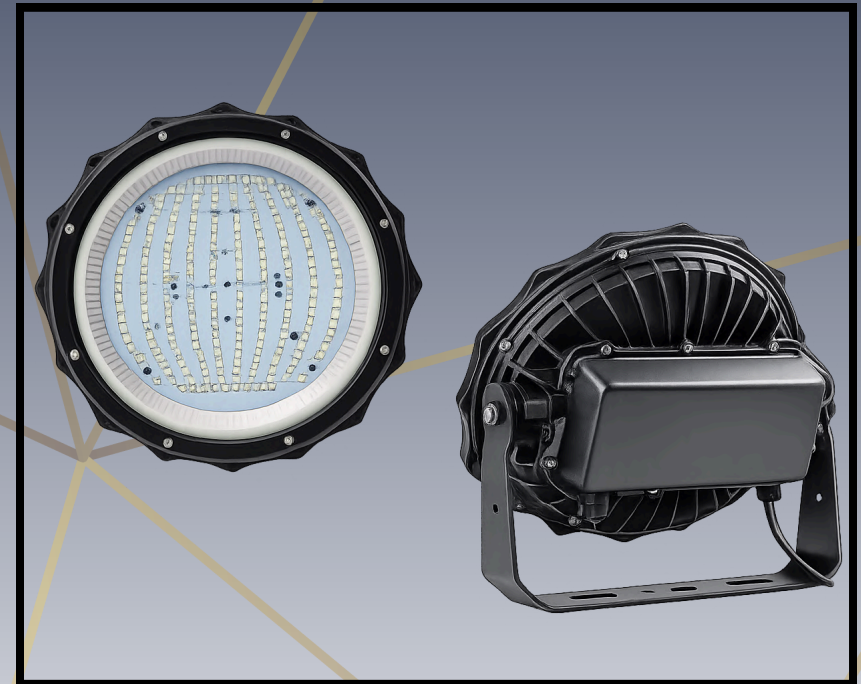

SKYBEAM PRO

Cool White | Warm White | Neutral White
Green | Blue | Pink | Red | 2IN1 | 5050

- Features
- Die-cast aluminium body
- IP65 dust & water resistant
- In-built high-performance driver
- Wide voltage range
- Efficient heat sink
- Energy-efficient & reliable
- Surge protection

Watt	100W	150W	200W
Dimensions (mm)	255 × 255 × 100	355 × 355 × 110	385 × 385 × 115

TIBREWALA ELECTRICALS

High-performance High Bay Flood Light is designed for powerful, uniform illumination in industrial and large spaces. Built with a durable die-cast body, IP65 protection, and energy-efficient technology for long-lasting reliability.