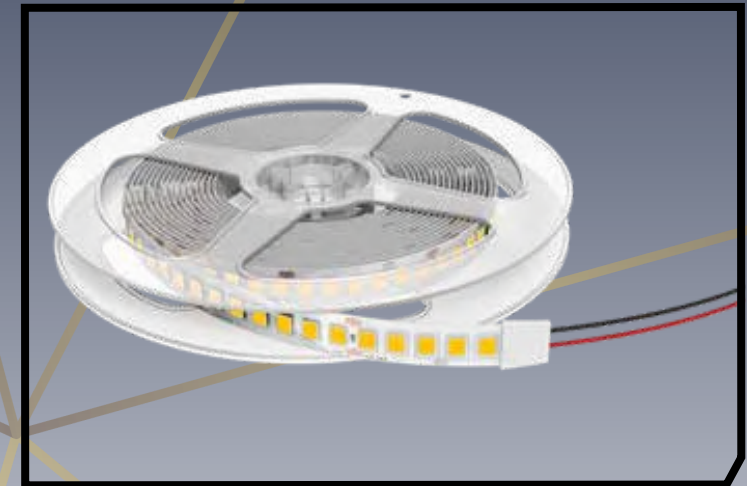

FLEXILUME STRIP LIGHT

120 LED / Meter & 240 LED Meter

WHITE/NEUTRAL WHITE/WARM WHITE

Features

- Flexible design
- Energy efficient
- Superior CRI output
- Maintenance-free
- Dimmable functionality
- Long life performance

SPECIFICATION	120 LED/METER	240 LED/METER
LED DENSITY	120 LEDs/m	240 LEDs/m
PCB WIDTH	8mm	10mm
LENGTH / REEL	5 Meter	5 Meter
CUTTING LENGTH	25mm / 50mm	25mm (approx)
POWER	9W / 11W per m	18W – 24W per meter
VOLTAGE	12V / 24V DC	12V / 24V DC
BEAM ANGLE	120°	120°
LUMEN OUTPUT	~28 lumen/LED	1800–2400 lm/m
CRI	70 / 80 / 90	≥80 (≥90 optional)
IP RATING	IP20	IP20 / IP65 / IP67
DIMMABLE	Yes	Yes
PCB MATERIAL	Copper PCB	High conductivity copper PCB

TIBREWALA ELECTRICALS

120 Flexilume Strip: Efficient and flexible lighting for everyday use with balanced brightness.

240 Flexilume Strip: High-density, dotless illumination for a brighter and more premium lighting experience.