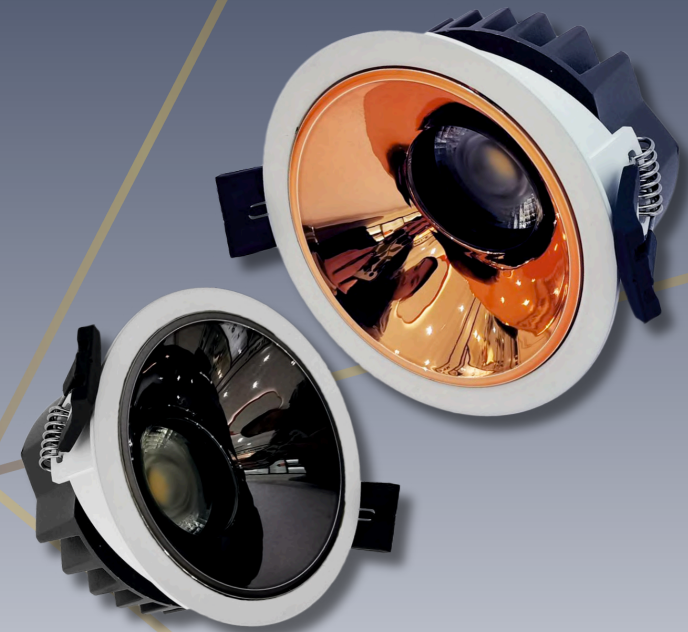

PRISM DOWN

7W / 12W / 18W

Features:

- Reduced glare output
- Smooth light distribution
- Enhanced visual comfort
- Focused illumination
- Premium finish design

Power (W)	Dimension	Cut-Out (mm)	Body Color	Beam Angle	Special Feature
7W	62×H40	55	Multi Finish	24°	Anti-glare
12W	82×H45	75	Multi Finish	24	
18W	105×H50	95	Multi Finish	38°	

TIBREWALA ELECTRICALS

Enhance visual comfort with the Prism Down, designed to minimise harsh glare while delivering smooth, focused illumination. Ideal for creating a refined and comfortable lighting experience.