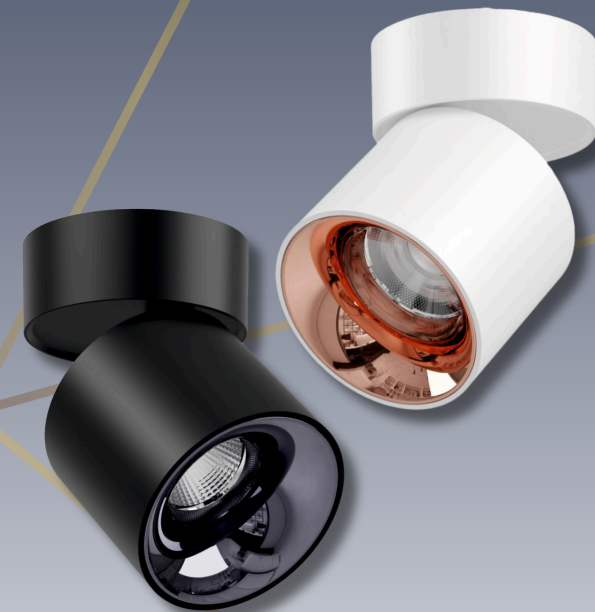

MOVABLE CYLINDRICAL LIGHT

7W / 12W / 18W

Features:

- Adjustable beam angle
- Precision lighting
- Smooth movement
- Energy-efficient
- Ideal for accent use

Power (W)	Dimension	Body Color	Beam Angle	Special Feature
7W	63×H92	Multi Finish	24	Movable surface
12W	74×H98	Multi Finish	36°	
18W	83×H105	Multi Finish	36°	

TIBREWALA ELECTRICALS

Control your lighting with the Movable cylindrical light designed to direct light precisely where needed. Ideal for highlighting spaces with flexibility and focused illumination.

PRISM DOWN