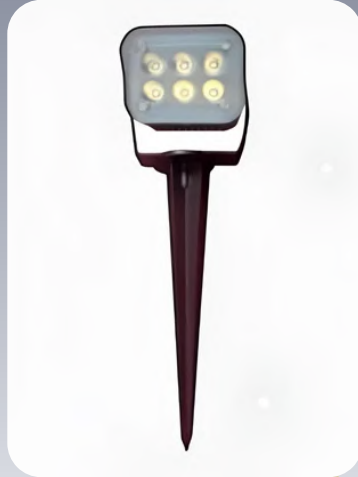

Diamond Apex

GATE LAMP

TIBREWALA ELECTRICALS

Gate Majesty

Swiss Portal

Sky Vault

Trophy Arch

Victory Gate

Cube Fortress

Quadra Entrance

SPIKE

TIBREWALA ELECTRICALS

Spot Ember

Wall Whisper

Floor Glow

Triad Spark