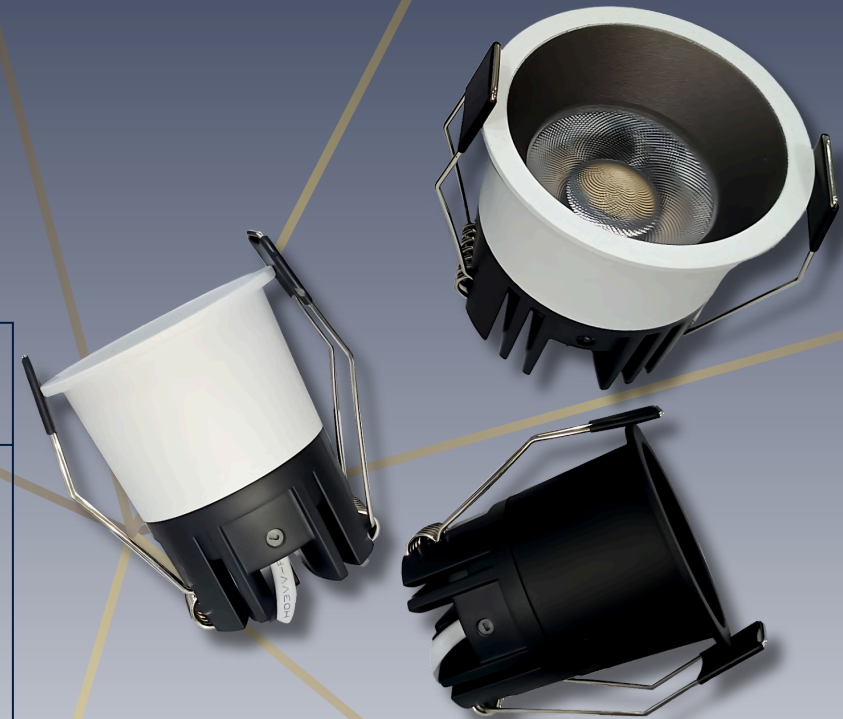

PULSE COB

5W / 10W / 15W / 20W

Features:

- Adjustable beam
- Flexible lighting
- Precise focus
- Energy-efficient
- Ideal for highlighting

Power (W)	Dimension	Cut-Out (mm)	Body Color	Special Feature
5W	41x58	33	WH/BK + Grey	Lense Design
10W	51x59	43		
15W	62x60	54		
20W	83x78	75		

TIBREWALA ELECTRICALS

Enjoy flexible lighting with Pulse COB, designed to direct illumination exactly where needed. Perfect for precise and dynamic lighting control.