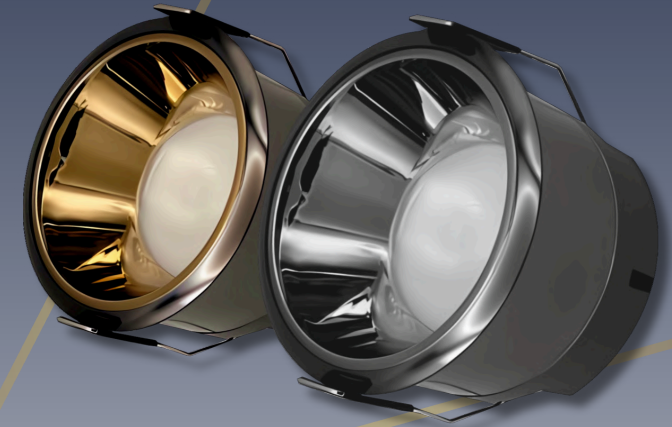

SPARK NEST

17W / 12W / 18W

Features:

- Sharp beam
- High intensity
- Precise focus
- Energy-efficient
- Ideal for accents

Power (W)	Dimension	Cut-Out (mm)	Body Color	Beam Angle	Special Feature
7W	68xH48	65	Multi Finish	24°	Focus Beam
12W	82xH58	75		38°	
18W	96xH66	85		38°	

TIBREWALA ELECTRICALS

Delivers sharp, concentrated light for precise highlighting and impactful illumination.