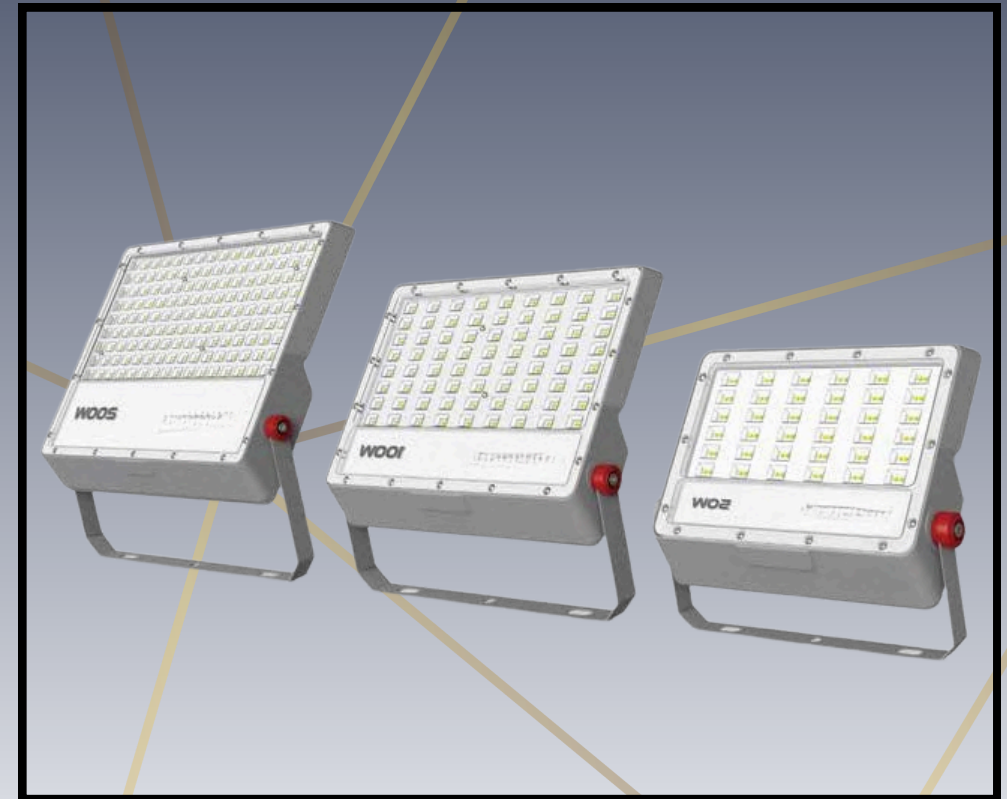

ULTRALUME FLOOD LIGHT

TIBREWALA ELECTRICALS

Applications

- Warehouses & factories
- Petrol pumps & canopies
- Outdoor security lighting
- Toll plazas & highways
- Buildings & monuments
- Billboards & signage

Key Highlights

- The breather gland prevents moisture buildup
- SS cable gland for secure wiring
- Advanced heat sink design
- Optical lens for proper beam distribution
- 320° adjustable mounting bracket
- Unbreakable lens for durability

Illuminate large spaces with the Ultalume Flood Light, engineered for powerful and uniform brightness. Built with a robust aluminium housing and advanced optical lens design, it ensures high performance, durability, and reliable operation in all weather conditions—ideal for outdoor and industrial applications.