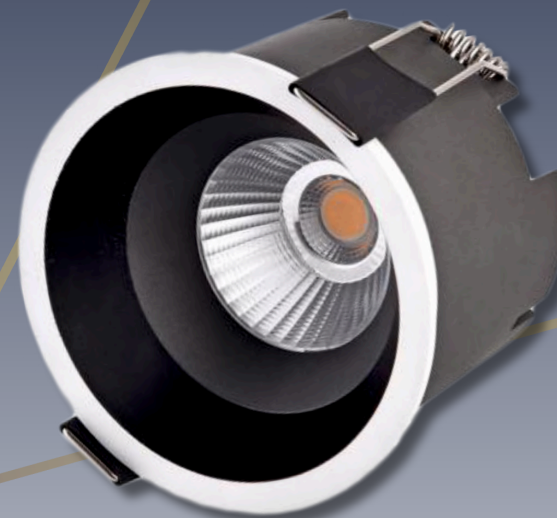

RADIANT CORE

7W / 12W / 18W

Features:

- Reduced glare output
- Smooth light distribution
- Enhanced visual comfort
- Focused illumination
- Premium finish design

Power (W)	Dimension	Cut-Out (mm)	Body Color	Chip Size	Beam Angle	Special Feature
7W	68×H58	60	White/ Black	13.5×13.5×11	24°	Antiglare
12W	82×H68	75		13.5×13.5×11	38°	
18W	96×H78	78		13.5×13.5×11	38°	

TIBREWALA ELECTRICALS

Enhance visual comfort with Radiant Core, designed to minimise harsh brightness while delivering smooth, focused illumination. Ideal for creating a refined and comfortable lighting experience.