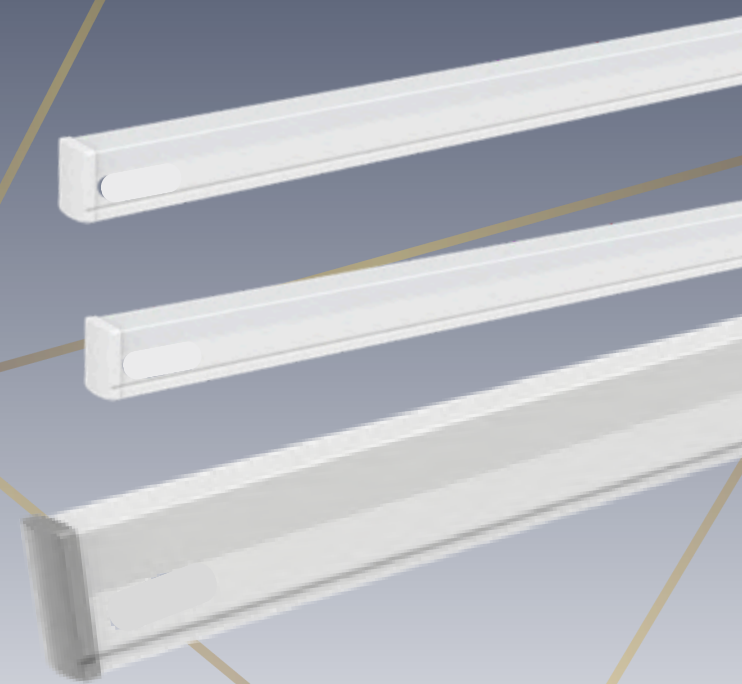

BATTENS

24W/40W/60W

COOL WHITE/WARM WHITE

- Features:
- Uniform light distribution
- Inbuilt driver
- Wide coverage diffuser
- UV/IR free & mercury-free

Watt	24W (PC)	40W (PC)	60W Tube Light
Power Consumption	24W	40W	60W
Lumens	2400 lm	4000 lm	6000 lm
Rated Voltage	220–240V AC	220–240V AC	240V
Features	High Voltage Withstand 440V	High Voltage Withstand 440V	Long Lasting
Average Life	25,000 Hours	25,000 Hours	25,000 Hours

TIBREWALA ELECTRICALS

Discover the elegance of our Batten, designed to blend seamlessly with any décor. Offering a maintenance-free experience, it delivers high brightness, energy efficiency, and lasting performance—enhancing your space with effortless style.