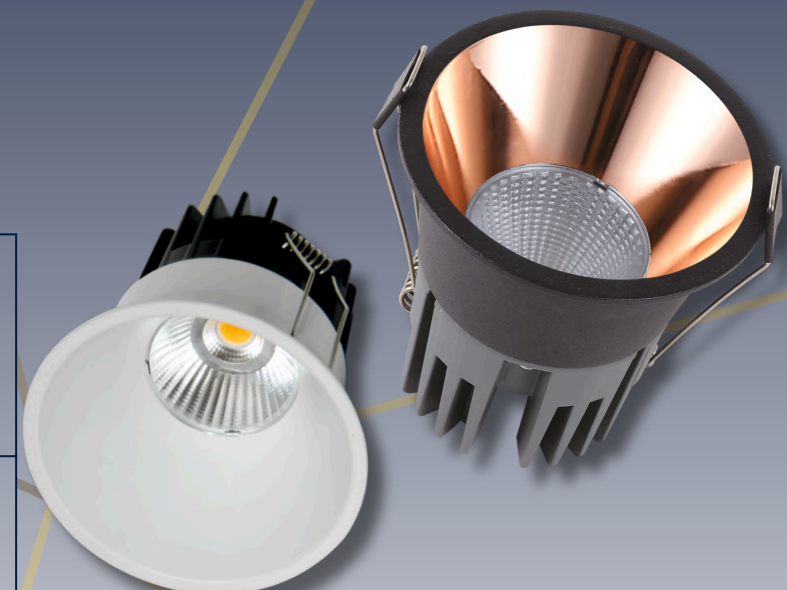

EMBER RECESS

7W/12W/18W

Features:

- High-intensity focused lighting
- Anti-glare illumination
- Energy-efficient performance
- Durable and long-lasting
- Suitable for multiple applications

Power (W)	Dimension	Cut-Out (mm)	Body Color	Chip Size	Beam Angle	Special Feature
7 W	63x61	50	White /Black	13.5×13.5×11	24°	Antiglare
12W	82×79	72	White /Black	13.5×13.5×11	38°	Antiglare
18W	90x88	78	White / Black	13.5×13.5×11	38°	Antiglare

TIBREWALA ELECTRICALS

Upgrade your lighting with Ember Recess, designed for powerful and focused illumination. With a sleek design and superior light output, they enhance any space with precision and modern appeal—ideal for both residential and commercial interiors.