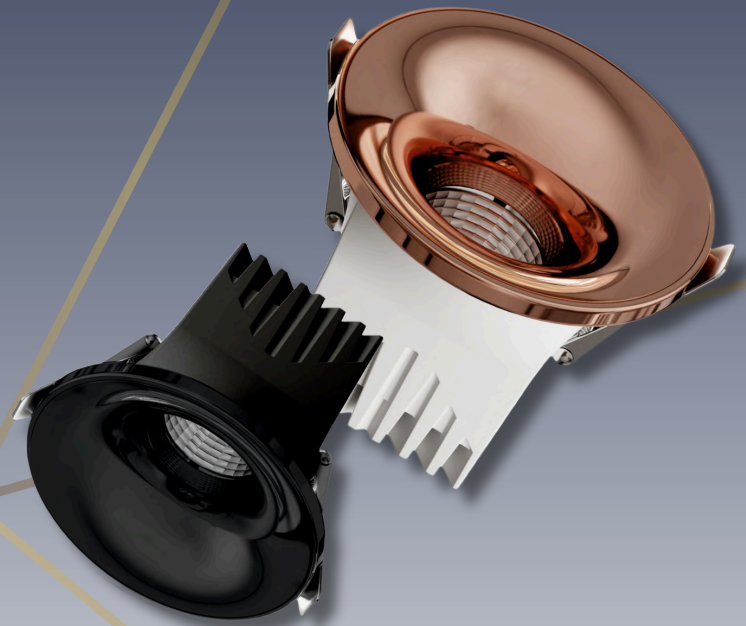

HALO SLIM

7W / 12W / 18W

Features:

- Reduced glare output
- Smooth light distribution
- Enhanced visual comfort
- Focused illumination
- Premium finish design

Power (W)	Dimension	Cut-Out (mm)	Body Color	Chip Size	Beam Angle	Special Feature
7W	73×H62	65	Multi Finish	13.5×13.5×11	24°	Anti-Glare
12W	85×H70	75	Multi Finish	13.5×13.5×11	38°	
18W	93×H78	85	Multi Finish	13.5×13.5×11	38°	

TIBREWALA ELECTRICALS

Enhance visual comfort with Halo Slim, minimizing harsh brightness while delivering smooth, focused illumination. Ideal for refined spaces that demand comfort with a sleek, modern touch.