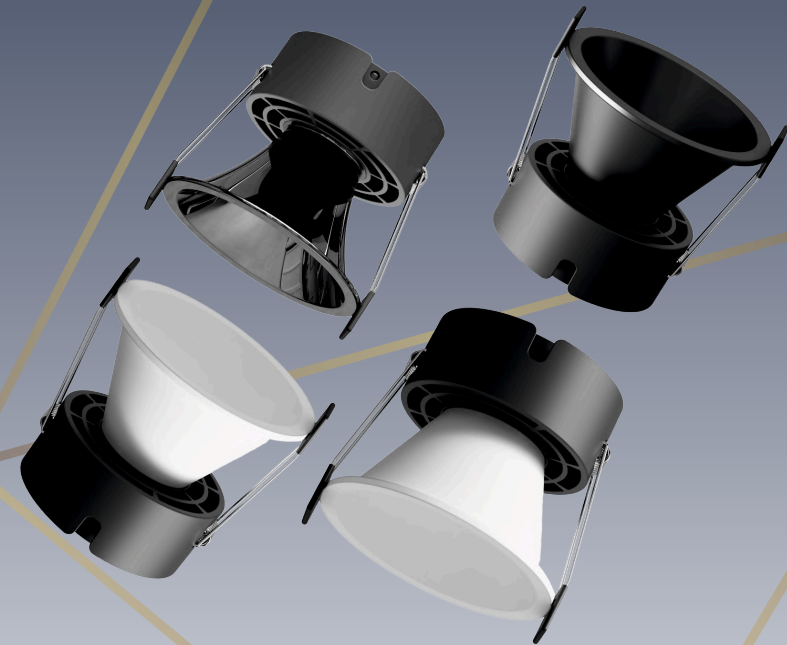

IGNITE COB

7W / 12W / 18W

Features:

- Sharp beam
- High intensity
- Precise lighting
- Energy-efficient
- Ideal for accents

Power (W)	Dimension	Cut-Out (mm)	Body Color	Chip Size	Beam Angle	Special Feature
7W	88×H66	60	White/Black	13.5×13.5×11	24°	Focus beam
12W	93×H75	75	White/Black	13.5×13.5×11	38°	
18W	93×H85	85	White/Black	13.5×13.5×11	38°	

TIBREWALA ELECTRICALS

Engineered for precision, the Ignite COB delivers sharp and concentrated illumination. Perfect for highlighting specific areas with clarity and impact.